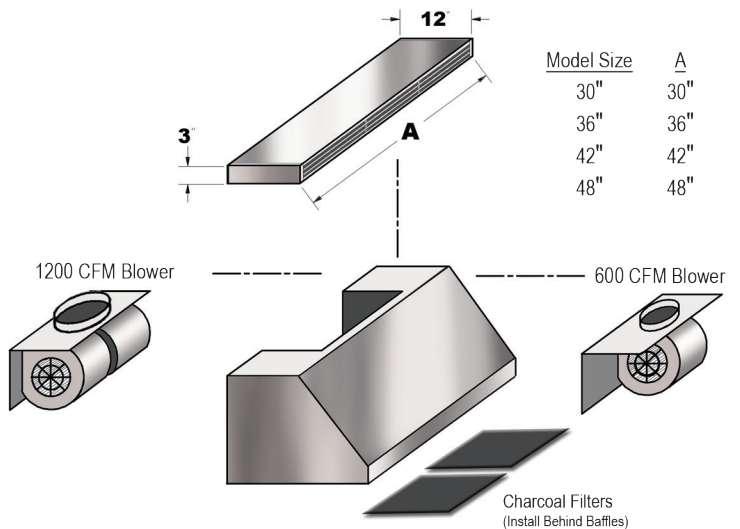

Duct Free Kits for ProLine, Bullnose, Concave, Convex, & BBQ Hoods

Model	Description
PLDFK30	Duct Free Kit for 30" PL Style Hood (includes Charcoal Filters and Vented Flue)
PLDFK36	Duct Free Kit for 36" PL Style Hood (includes Charcoal Filters and Vented Flue)
PLDFK42	Duct Free Kit for 42" PL Style Hood (includes Charcoal Filters and Vented Flue)
PLDFK48	Duct Free Kit for 48" PL Style Hood (includes Charcoal Filters and Vented Flue)