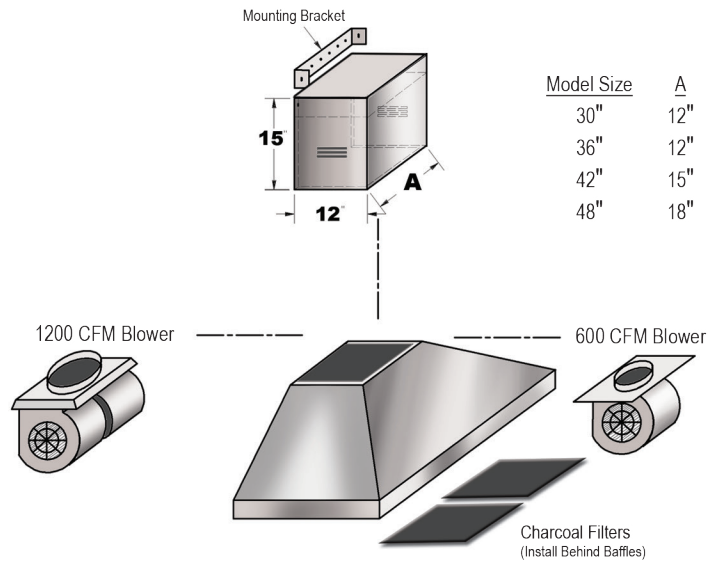

RECIRCULATING KITS

PYRAMID CLASSIC DUCT FREE KIT

Duct Free Hoods are a viable solution when running duct work is not practical. Installation is as simple as attaching the air return flue to the top of the hood and installing the charcoal filters behind the existing baffle filters. Kit includes Air Return and Filters only. Hood and Blowers purchased separately.

Duct Free Kits for Pyramid Classic Hoods

Model	Description
PCDFK30/36	Duct Free Kit for 30" & 36" Pyramid Classic Hood (includes Charcoal Filters and Vented Flue)
PCDFK42	Duct Free Kit for 42" Pyramid Classic Hood (includes Charcoal Filters and Vented Flue)
PCDFK48	Duct Free Kit for 48" Pyramid Classic Hood (includes Charcoal Filters and Vented Flue)